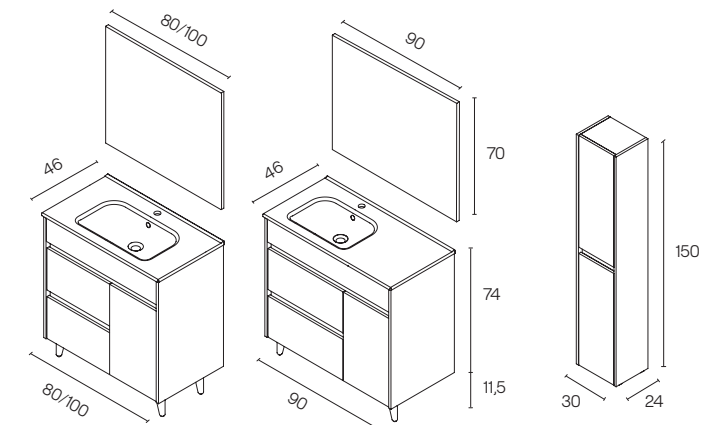

Kaori Profundidad 46

		Blanco brillo	€	€OFERTA
Set 80	Mueble + Lavabo	C0075575	~~433,06~~	303,14
	Mueble + Lavabo + Espejo básico	C0075576	~~497,52~~	348,26
Set 90	Mueble + Lavabo	C0075577	~~485,12~~	339,59
	Mueble + Lavabo + Espejo básico	C0075578	~~550,41~~	385,29
Set 100	Mueble + Lavabo	C0075579	~~528,93~~	370,25
	Mueble + Lavabo + Espejo básico	C0075580	~~593,39~~	415,37
30 2P	Columna	C0075677	~~234,71~~	164,30